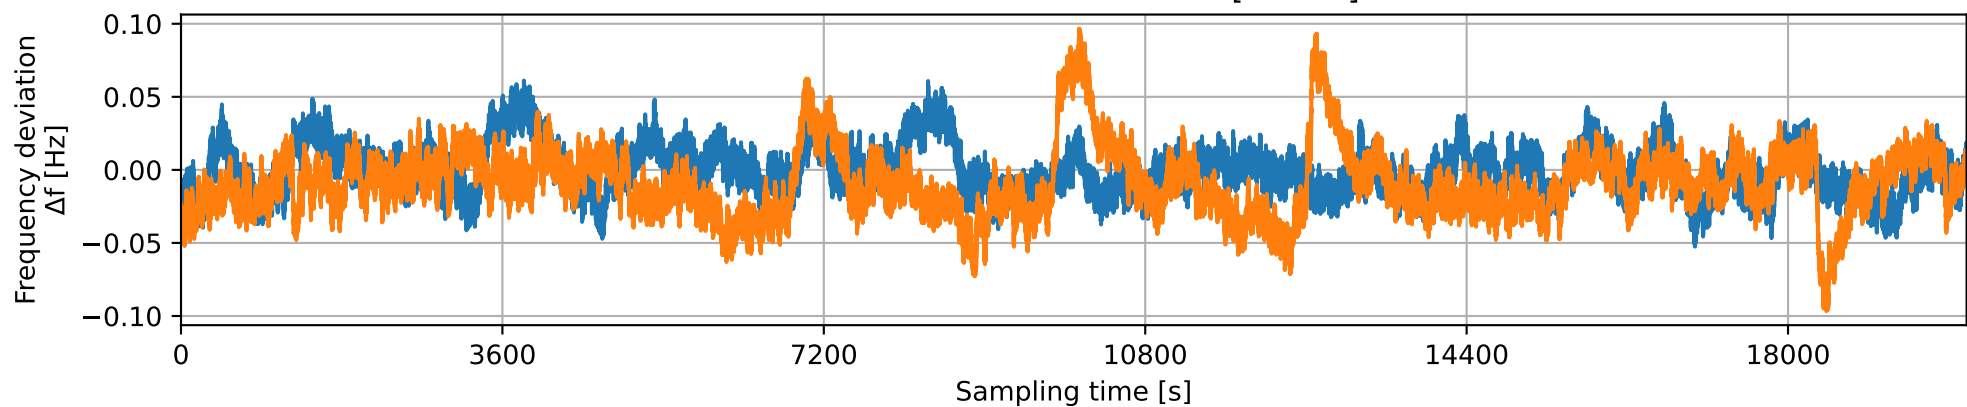

Simulated Noise Spectrum

Simulated Noise Waveform [5 hour]

Simulated Noise Waveform [20 min]

Simulated Noise Waveform [2 min]

Simulated Noise Waveform [10 sec]