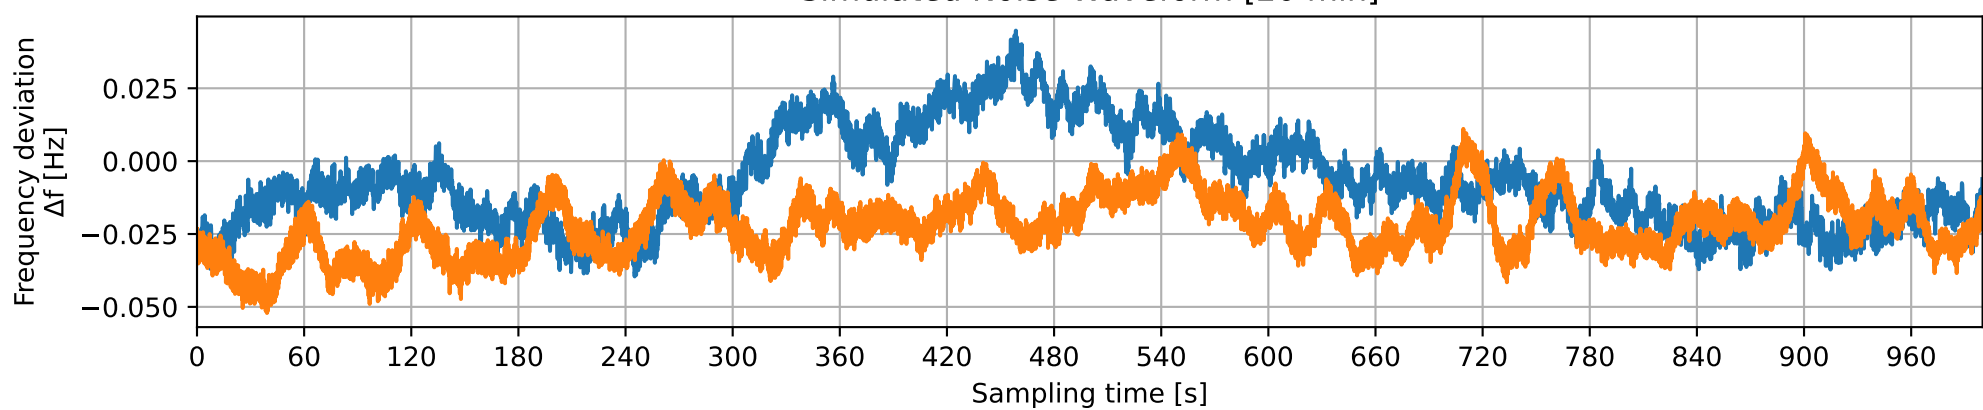

Simulated Noise Spectrum

Simulated Noise Waveform [5 hour]

Simulated Noise Waveform [20 min]

Simulated Noise Waveform [2 min]

Simulated Noise Waveform [10 sec]