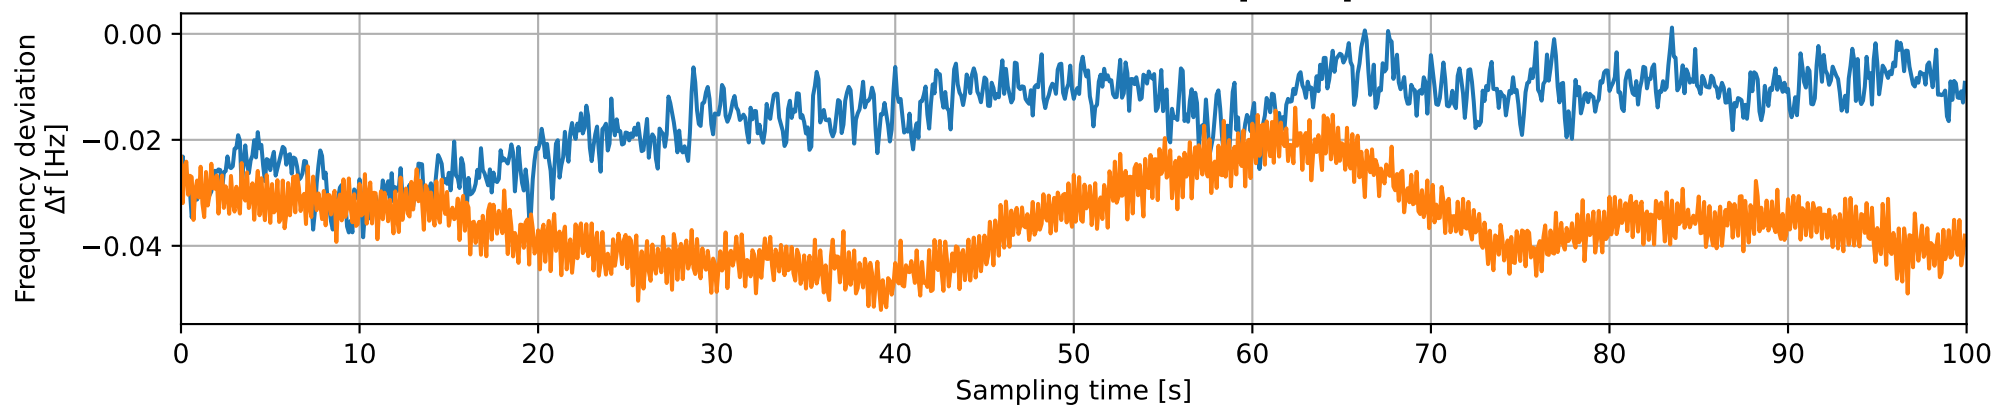

Simulated Noise Spectrum

Simulated Noise Waveform [5 hour]

Simulated Noise Waveform [20 min]

Simulated Noise Waveform [2 min]

Simulated Noise Waveform [10 sec]