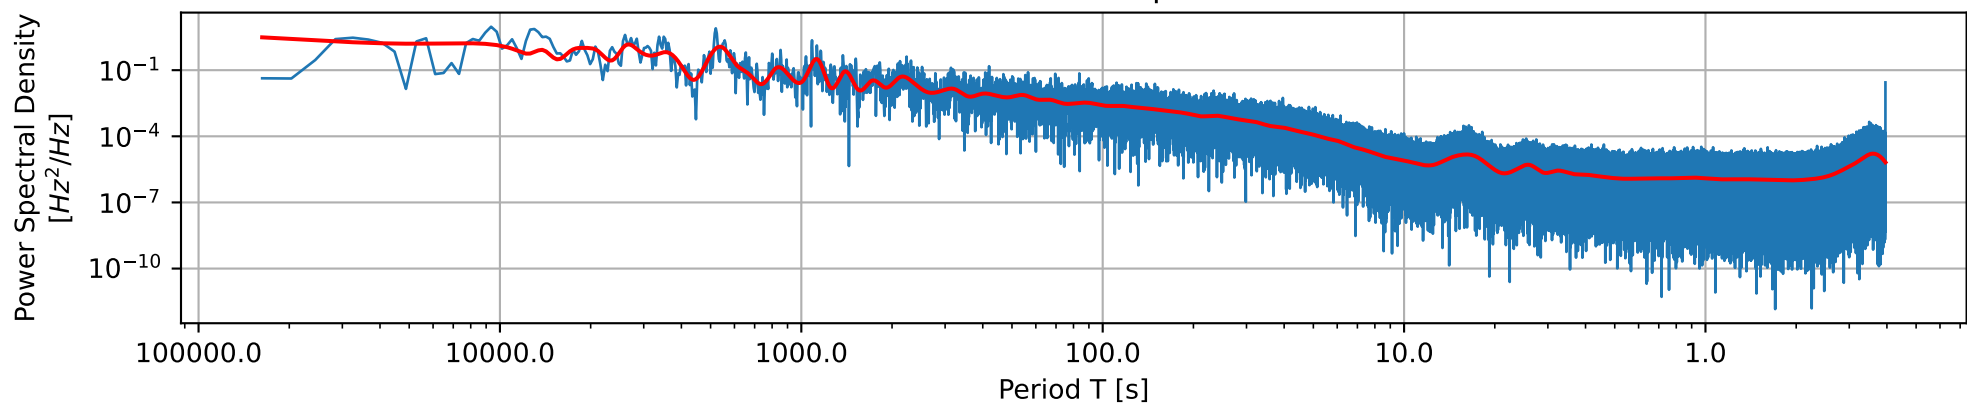

Simulated Noise Spectrum

Simulated Noise Waveform [5 hour]

Simulated Noise Waveform [20 min]

Simulated Noise Waveform [2 min]

Simulated Noise Waveform [10 sec]