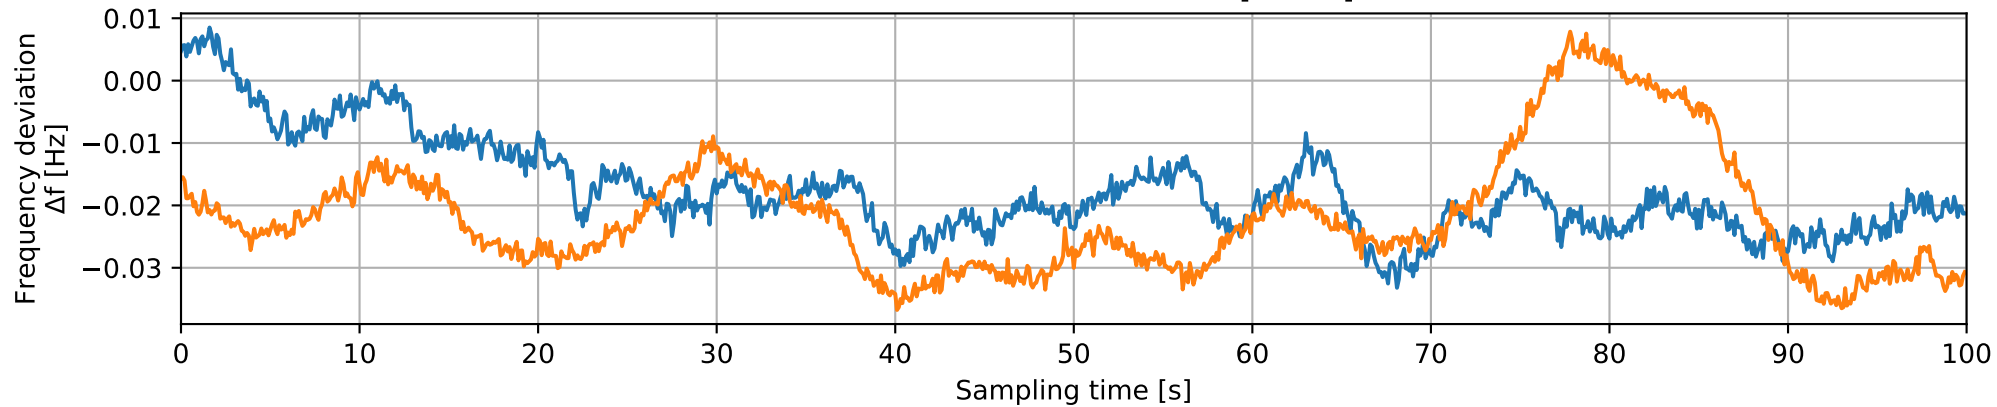

Simulated Noise Spectrum

Simulated Noise Waveform [5 hour]

Simulated Noise Waveform [20 min]

Simulated Noise Waveform [2 min]

Simulated Noise Waveform [10 sec]