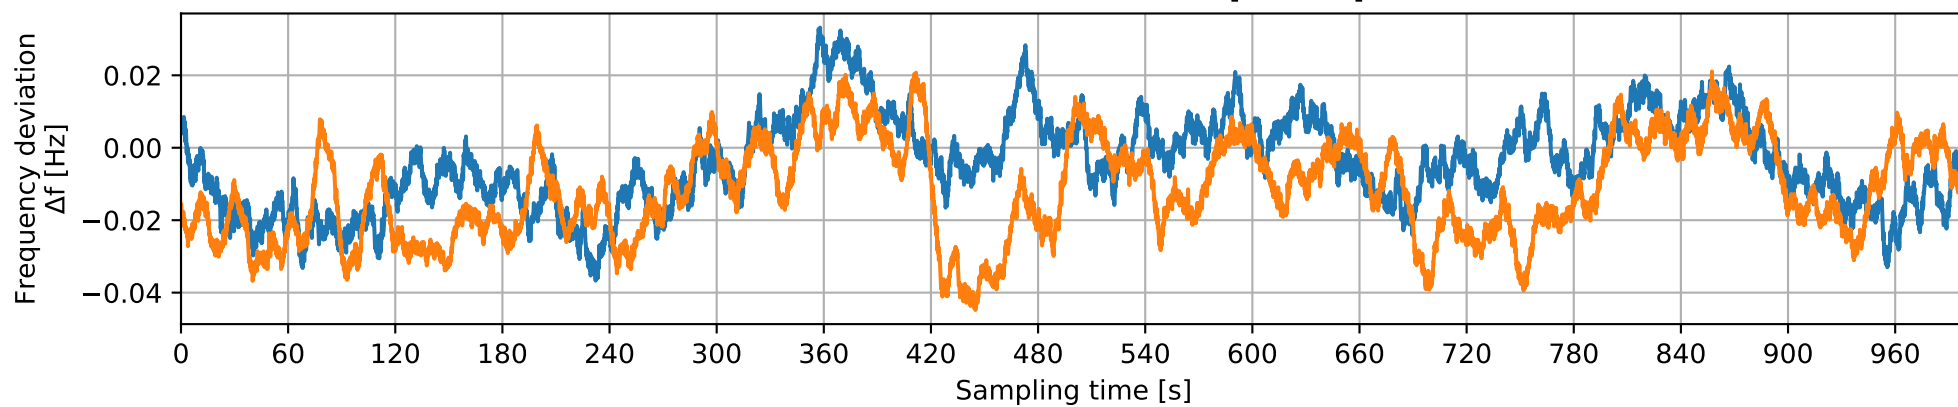

Simulated Noise Spectrum

Simulated Noise Waveform [5 hour]

Simulated Noise Waveform [20 min]

Simulated Noise Waveform [2 min]

Simulated Noise Waveform [10 sec]