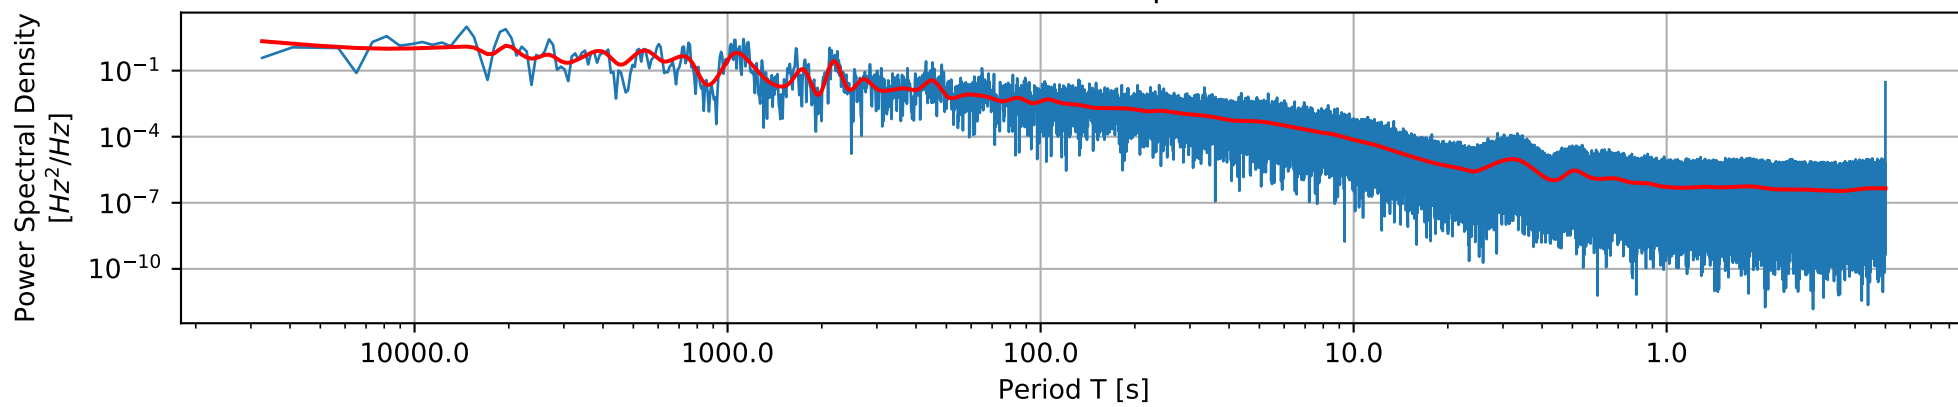

Simulated Noise Spectrum

Simulated Noise Waveform [5 hour]

Simulated Noise Waveform [20 min]

Simulated Noise Waveform [2 min]

Simulated Noise Waveform [10 sec]