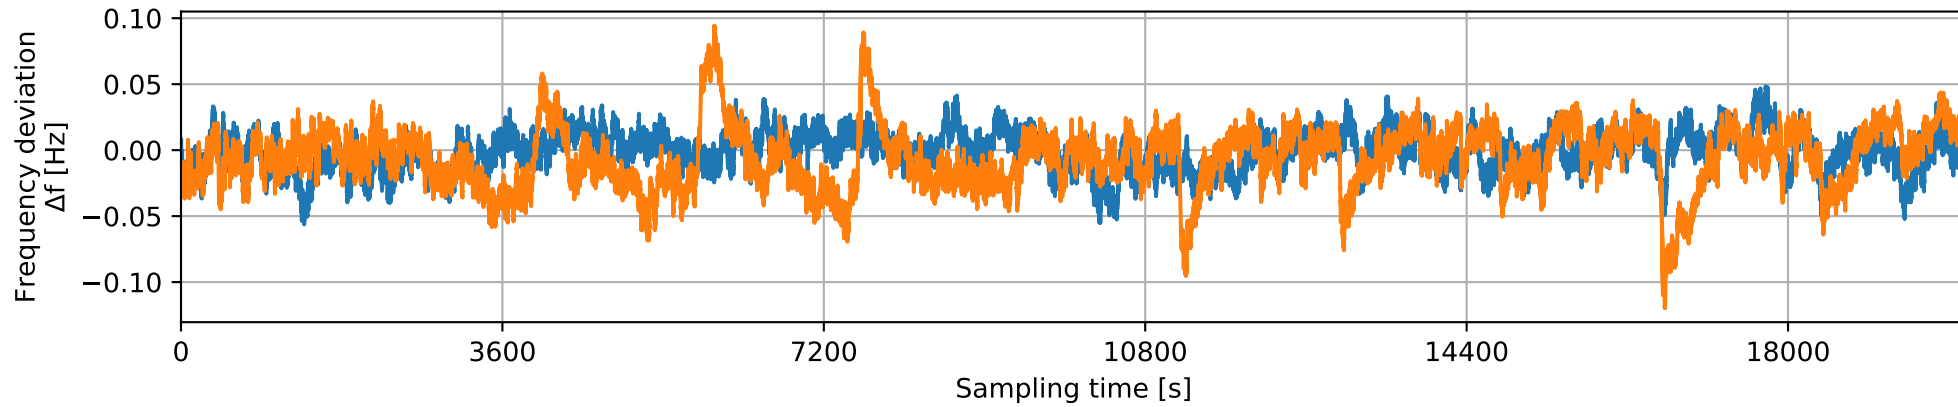

Simulated Noise Spectrum

Simulated Noise Waveform [5 hour]

Simulated Noise Waveform [20 min]

Simulated Noise Waveform [2 min]

Simulated Noise Waveform [10 sec]