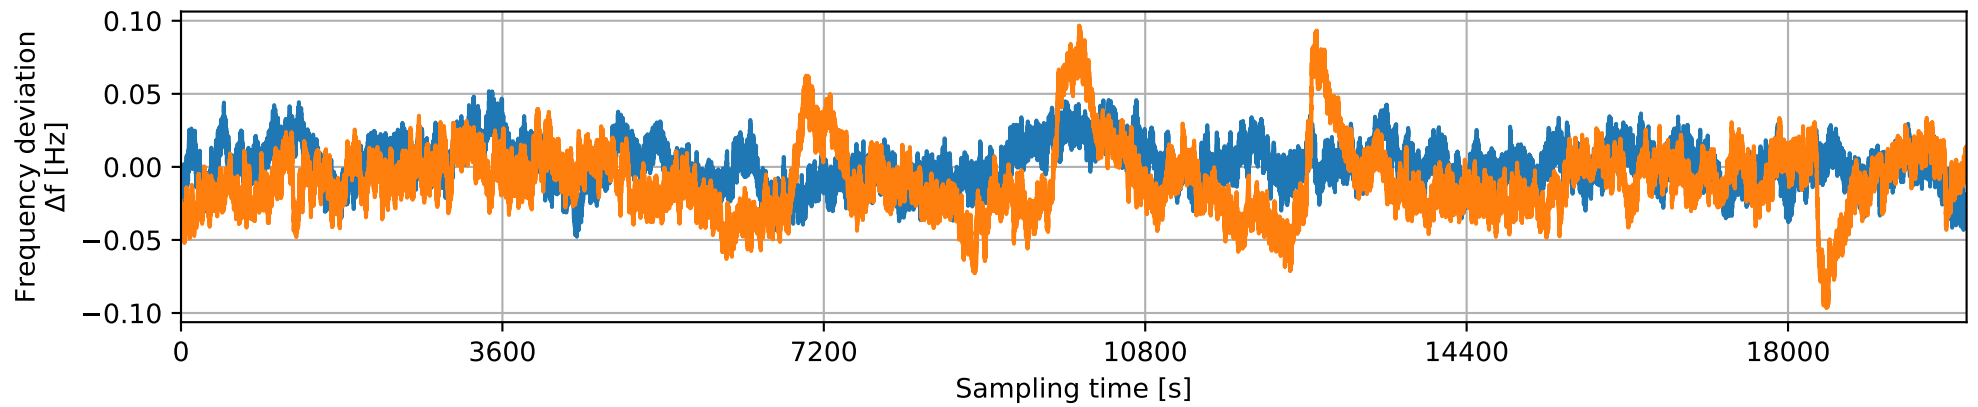

Simulated Noise Spectrum

Simulated Noise Waveform [5 hour]

Simulated Noise Waveform [20 min]

Simulated Noise Waveform [2 min]

Simulated Noise Waveform [10 sec]