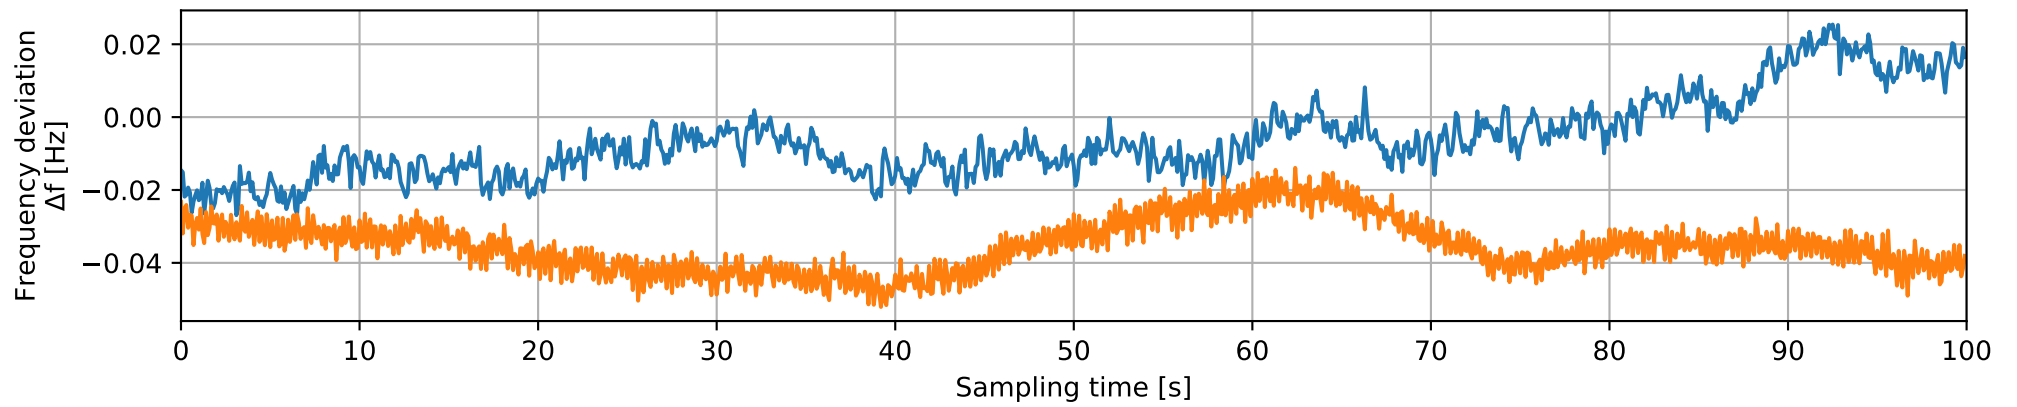

Simulated Noise Spectrum

Simulated Noise Waveform [5 hour]

Simulated Noise Waveform [20 min]

Simulated Noise Waveform [2 min]

Simulated Noise Waveform [10 sec]