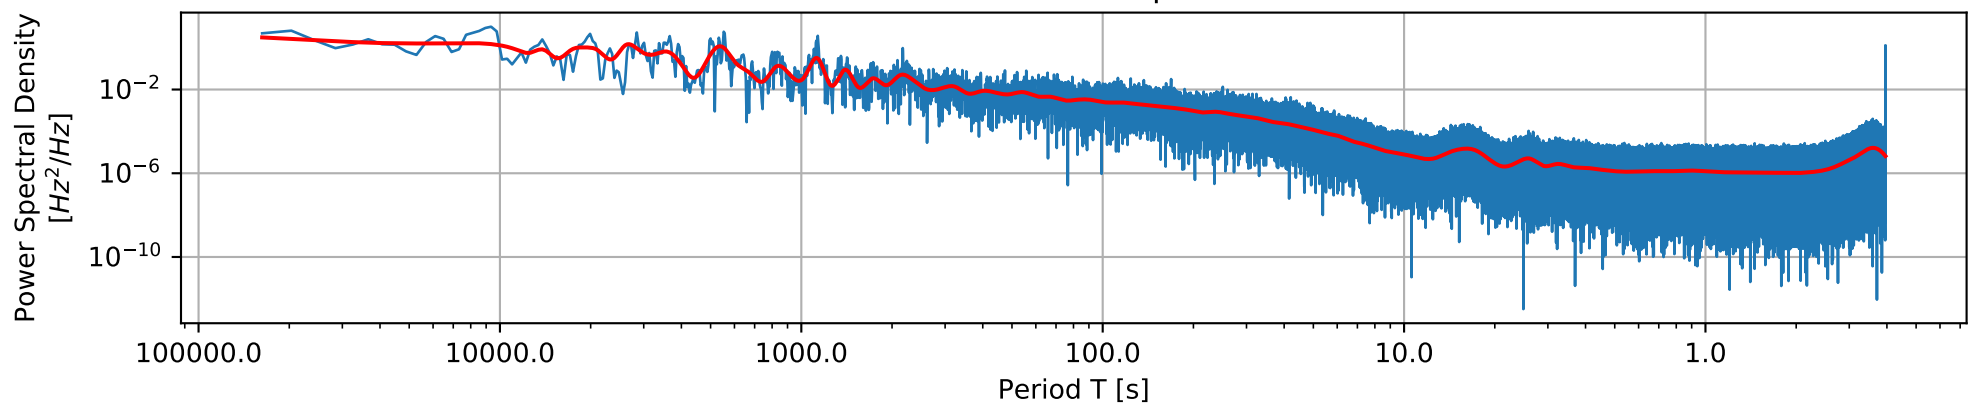

Simulated Noise Spectrum

Simulated Noise Waveform [5 hour]

Simulated Noise Waveform [20 min]

Simulated Noise Waveform [2 min]

Simulated Noise Waveform [10 sec]