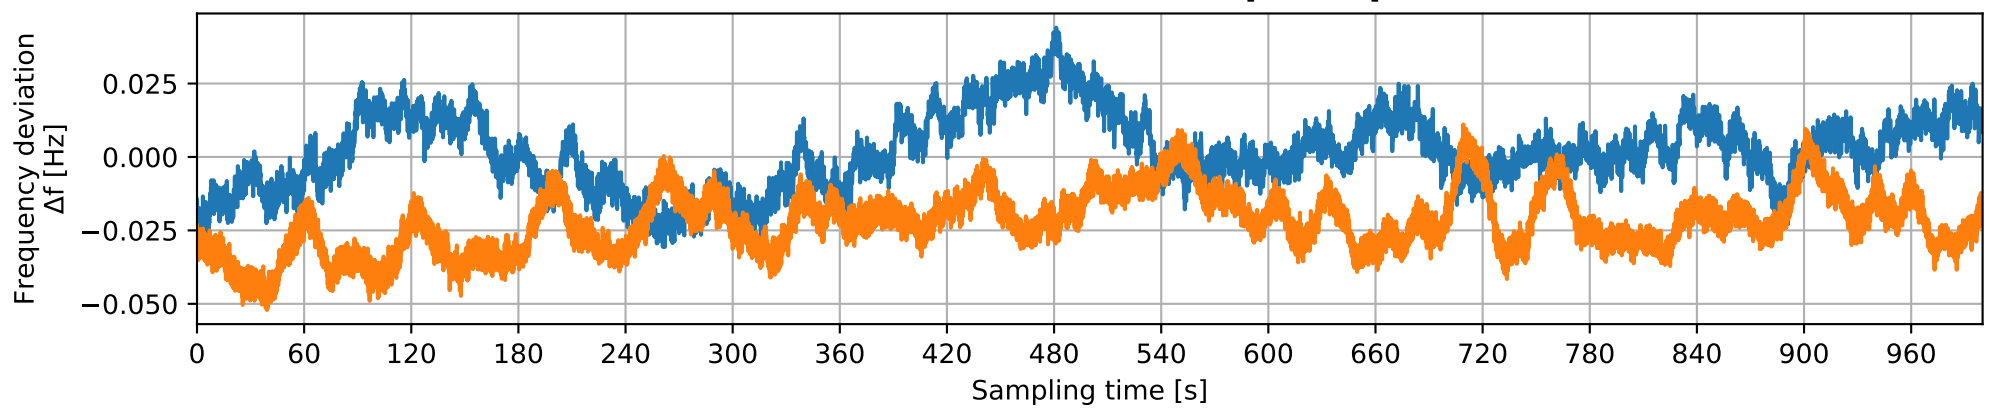

Simulated Noise Spectrum

Simulated Noise Waveform [5 hour]

Simulated Noise Waveform [20 min]

Simulated Noise Waveform [2 min]

Simulated Noise Waveform [10 sec]