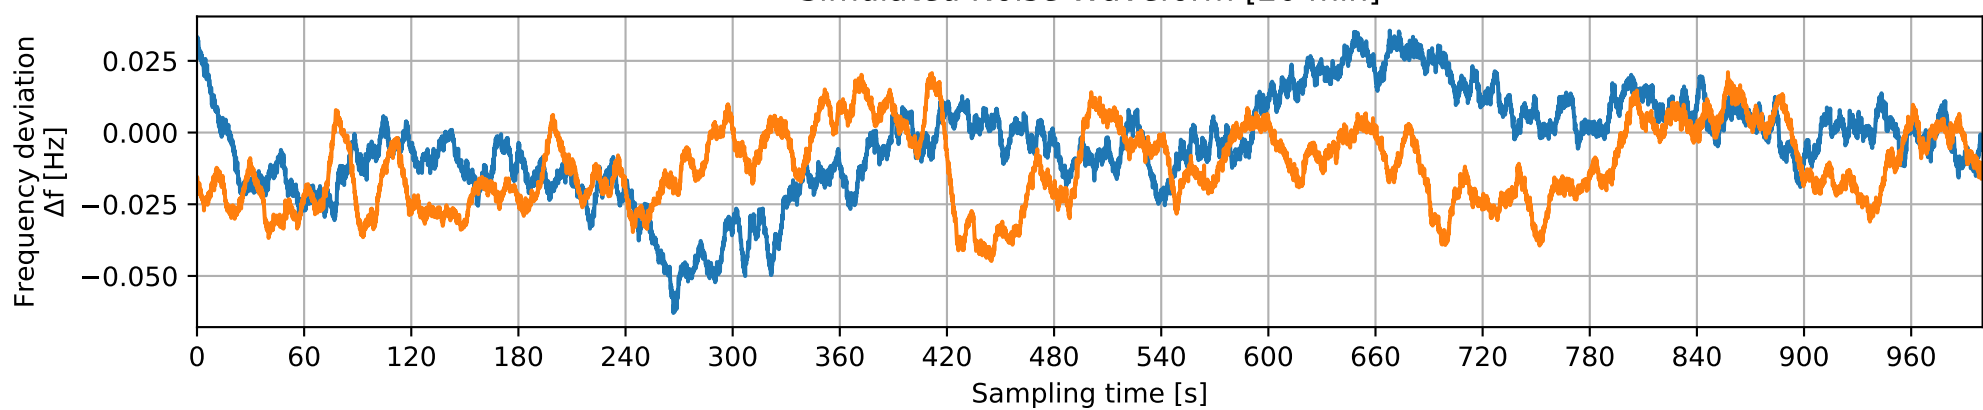

Simulated Noise Spectrum

Simulated Noise Waveform [5 hour]

Simulated Noise Waveform [20 min]

Simulated Noise Waveform [2 min]

Simulated Noise Waveform [10 sec]