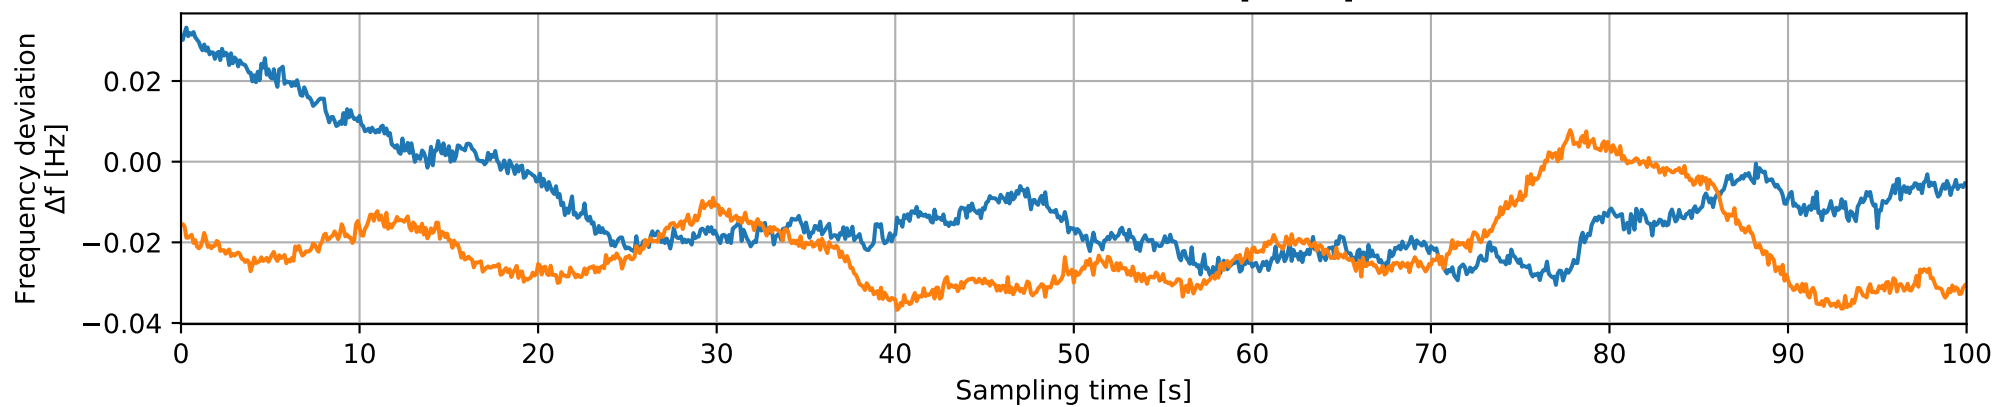

Simulated Noise Spectrum

Simulated Noise Waveform [5 hour]

Simulated Noise Waveform [20 min]

Simulated Noise Waveform [2 min]

Simulated Noise Waveform [10 sec]