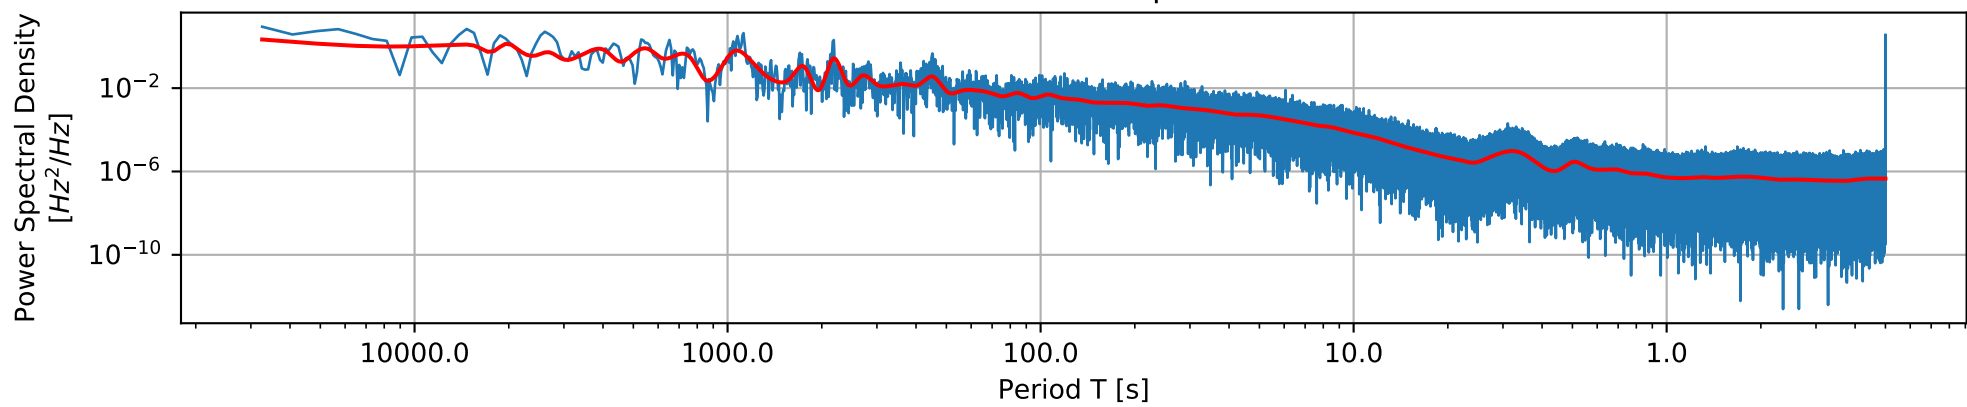

Simulated Noise Spectrum

Simulated Noise Waveform [5 hour]

Simulated Noise Waveform [20 min]

Simulated Noise Waveform [2 min]

Simulated Noise Waveform [10 sec]