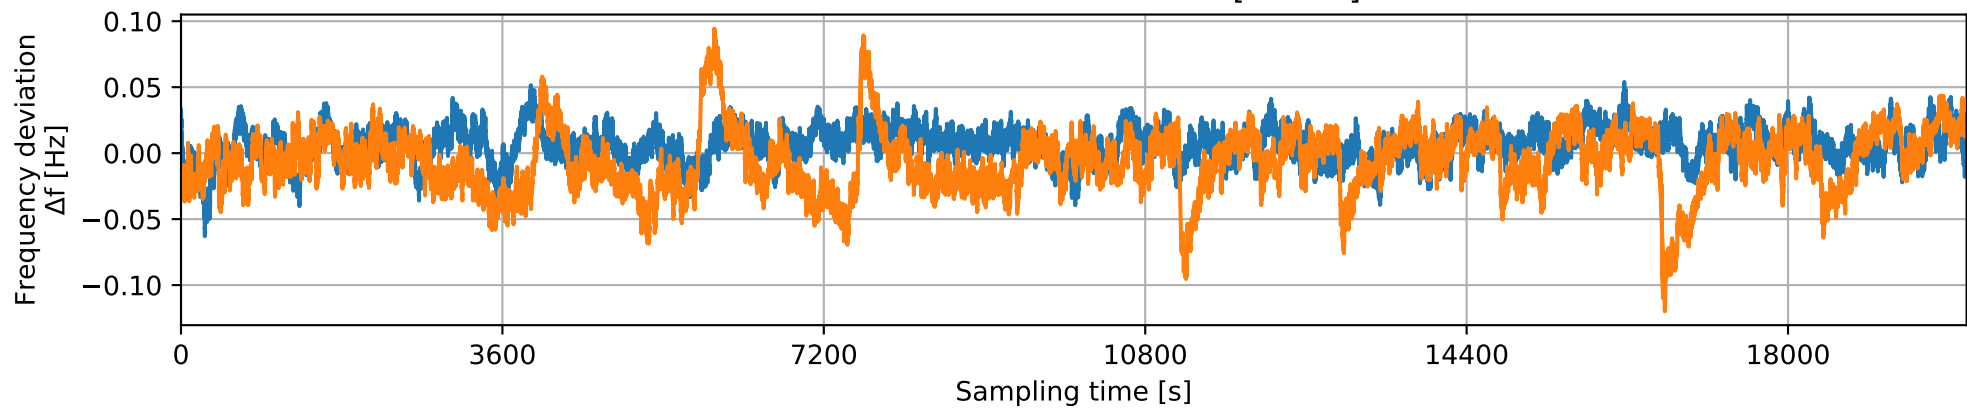

Simulated Noise Spectrum

Simulated Noise Waveform [5 hour]

Simulated Noise Waveform [20 min]

Simulated Noise Waveform [2 min]

Simulated Noise Waveform [10 sec]