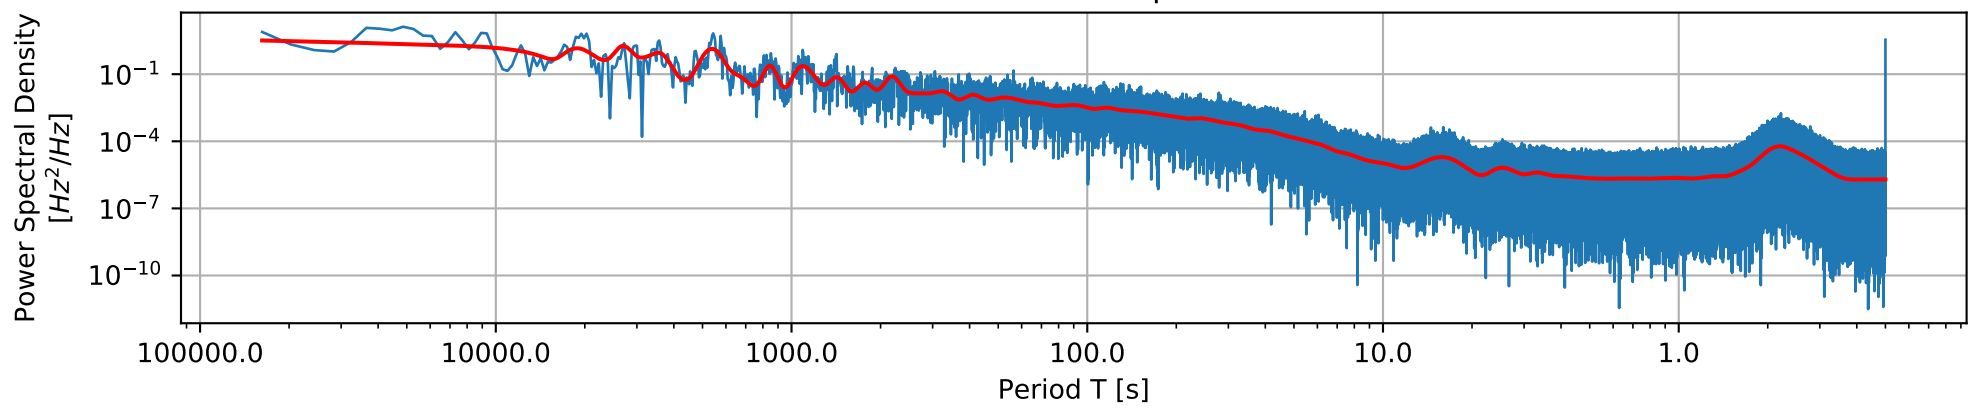

Simulated Noise Spectrum

Simulated Noise Waveform [5 hour]

Simulated Noise Waveform [20 min]

Simulated Noise Waveform [2 min]

Simulated Noise Waveform [10 sec]