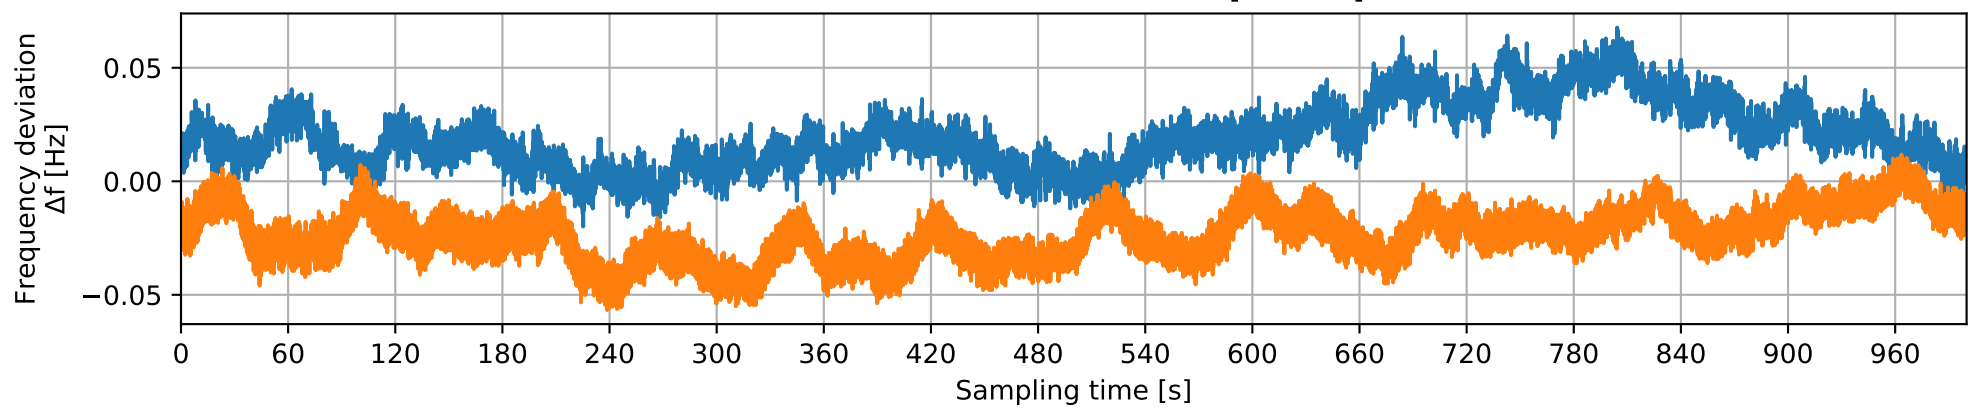

Simulated Noise Spectrum

Simulated Noise Waveform [5 hour]

Simulated Noise Waveform [20 min]

Simulated Noise Waveform [2 min]

Simulated Noise Waveform [10 sec]