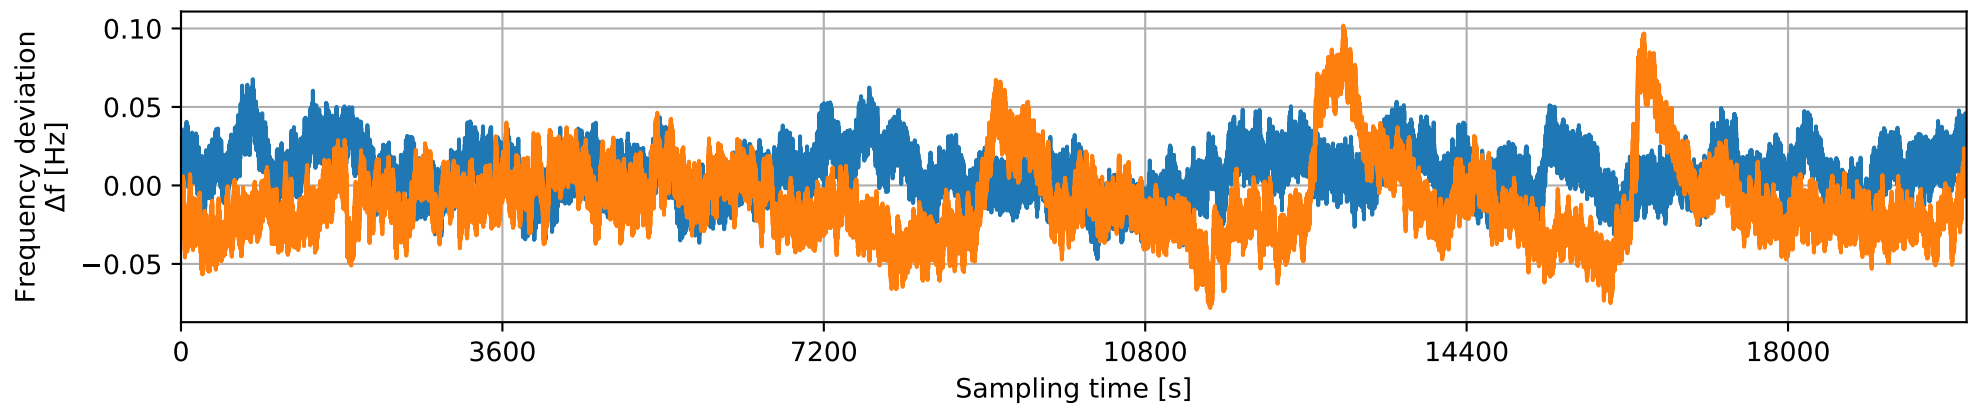

Simulated Noise Spectrum

Simulated Noise Waveform [5 hour]

Simulated Noise Waveform [20 min]

Simulated Noise Waveform [2 min]

Simulated Noise Waveform [10 sec]