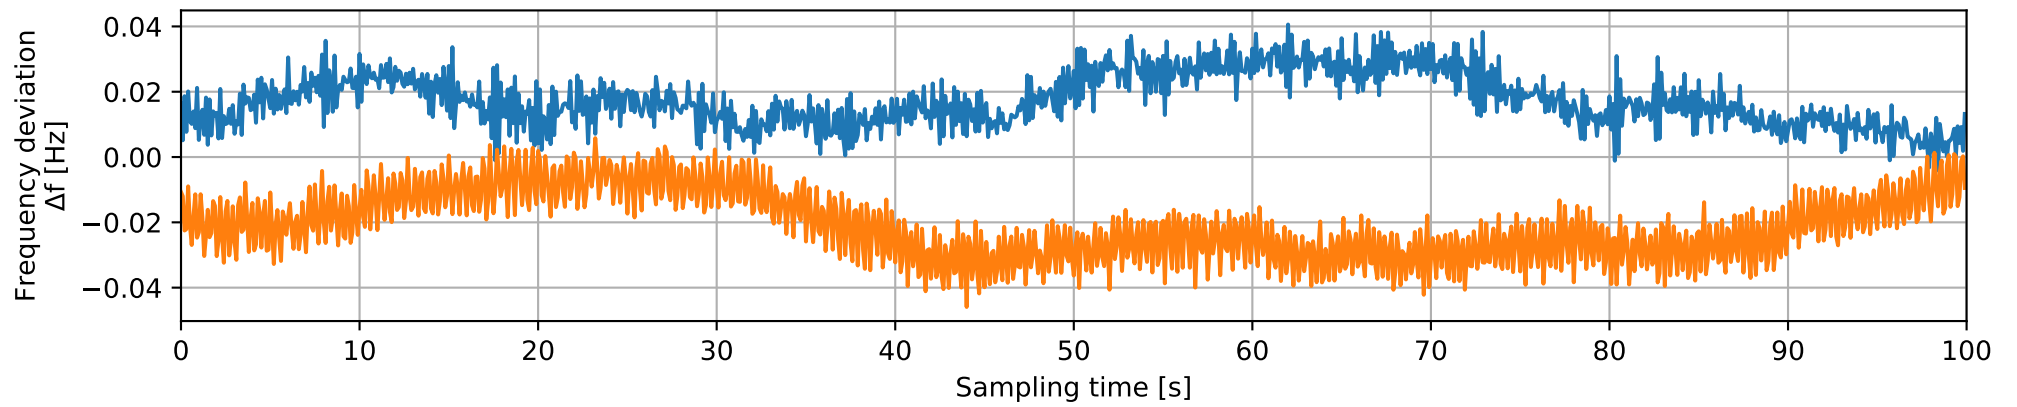

Simulated Noise Spectrum

Simulated Noise Waveform [5 hour]

Simulated Noise Waveform [20 min]

Simulated Noise Waveform [2 min]

Simulated Noise Waveform [10 sec]